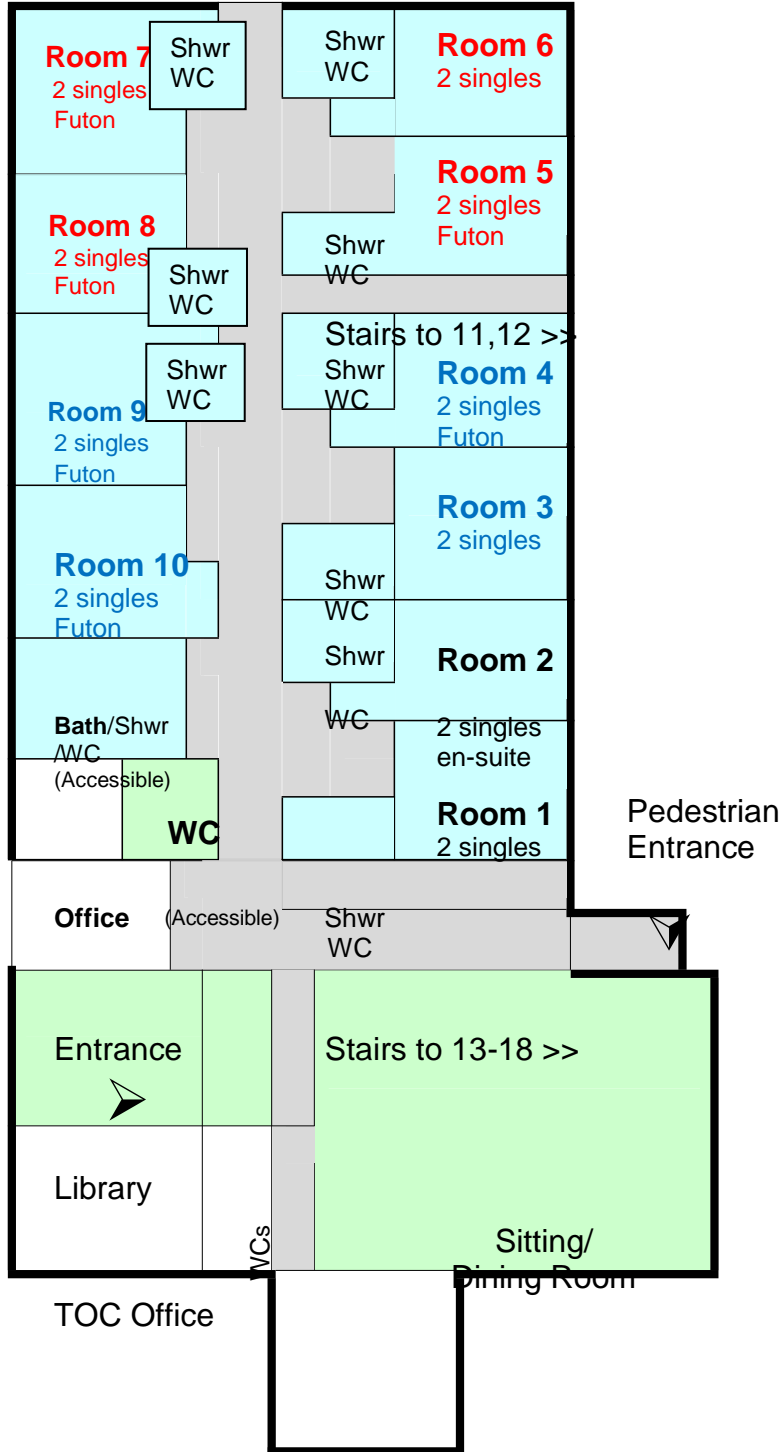

St Bruno's Layout

(Not to scale)

- Residential use only
- Day use only
- Staff use only

Ground Floor

First Floor

Church ↘

← North

Kitchen