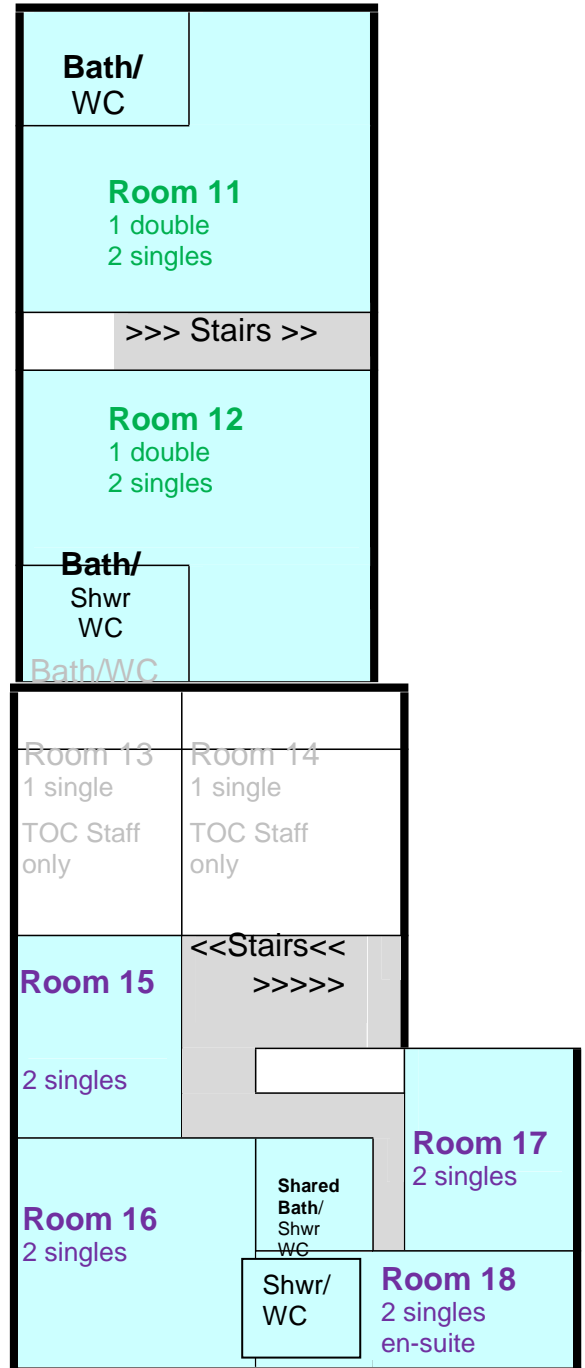

St Bruno's Layout

(Not to scale)

- Residential use only
- Day use only
- Staff use only

Ground Floor

First Floor

Church ↘

← North

Kitchen