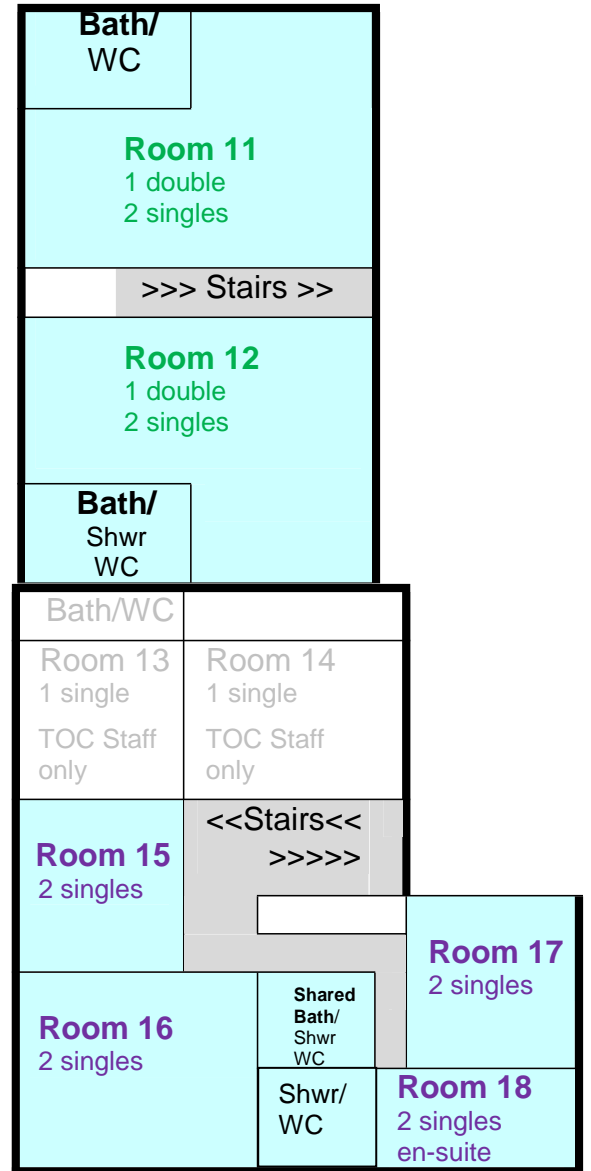

St Bruno's Layout

(Not to scale)

- Residential use only
- Day use only
- Staff use only

Ground Floor

First Floor

Church ↓