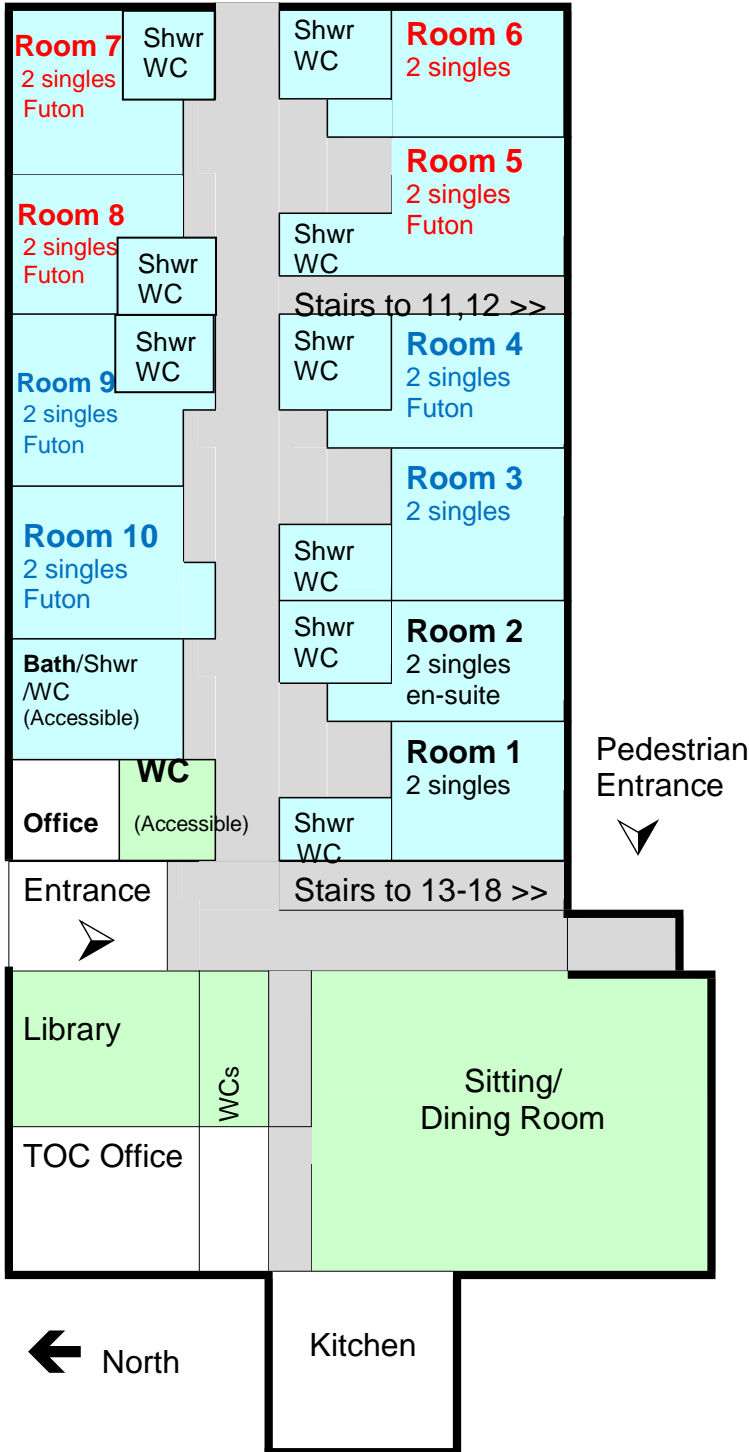

St Bruno's Layout

(Not to scale)

- Residential use only
- Day use only
- Staff use only

Ground Floor

First Floor

Church ↓